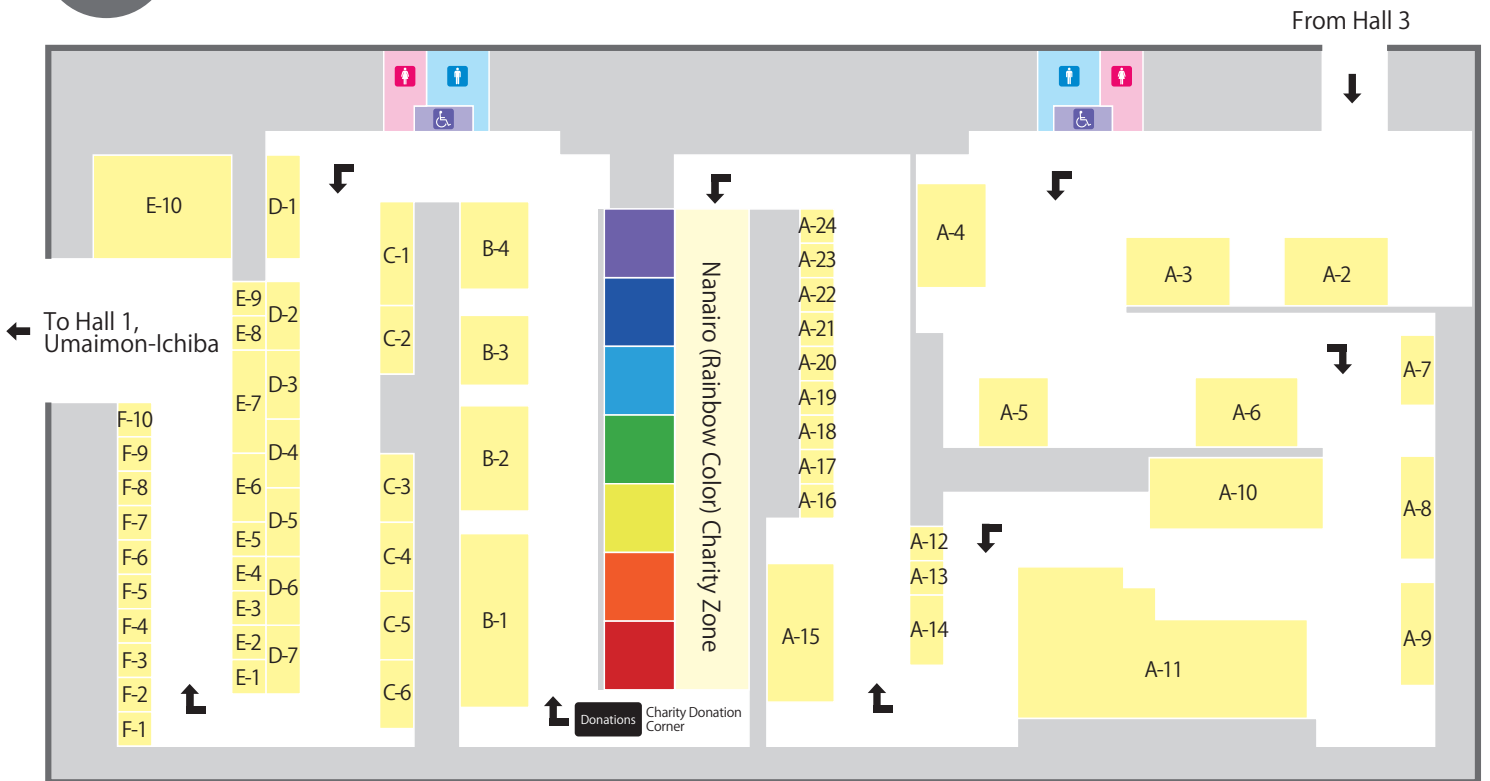

Hall 3

Charity / Wheelchair Runners → Runners → General Runners →

Hall 2

A-1	MIZUNO Corporation
A-2	Osaka Metro Co., Ltd.
A-3	Daiwa House Industry Co., Ltd.
A-4	Duskin Co., Ltd.
A-5	Seiko Holdings Corporation
A-6	Toyota Motor Coporation
A-7	Advance Create Co., Ltd.
A-8	KANSAI UNIVERSITY
A-9	The Dai-ichi Life Insurance Company, Limited
A-10	The Osaka Marathon Official Shop
A-11	K-Opticom Corporation
A-12	Kinki Nippon Tourist Kansai Co.,Ltd.
A-13	All Sports Community
A-14	Nisshin Seifun Group Inc.
A-15	American Express International, Inc.
A-16	Imuraya Co., Ltd.
A-17	KOBEYA BAKING CO., LTD.
A-18	Aoki shofuan Corporation
A-19	The Kishu Tanabe Ume Promotion Committee
A-20	The Bank of America Chicago Marathon
A-21	Yomiuri Telecasting Corporation
A-22	Mainichi Broadcasting System, Inc.
A-23	Hyogetsudo
A-24	Mon cher Co., Ltd.
B-1	Alpen Co., Ltd. SPORTS DEPO
B-2	R×L
B-3	OMRON HEALTHCARE Co., Ltd.
B-4	PIP Co., Ltd.
C-1	L-BALANCE EYES (DUKE Co., Ltd.)
C-2	COMPRESSPORT
C-3	KT TAPE • FlipBelt JAPAN