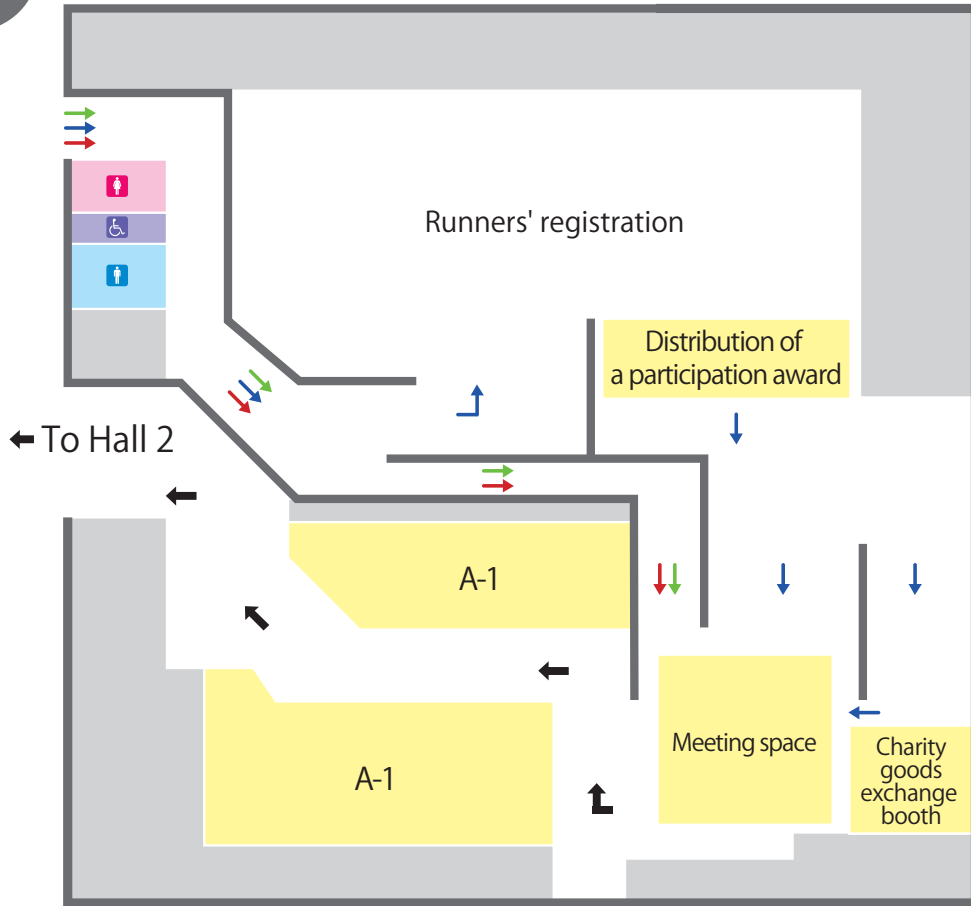

Hall 3

Charity / Wheelchair Runners → Runners → General Runners →

Hall 2

A-1	MIZUNO Corporation
A-2	Osaka Metro Co., Ltd.
A-3	Daiwa House Industry Co., Ltd.
A-4	Duskin Co., Ltd.
A-5	Seiko Holdings Corporation
A-6	Toyota Motor Coporation
A-7	Advance Create Co., Ltd.
A-8	KANSAI UNIVERSITY
A-9	The Dai-ichi Life Insurance Company, Limited
A-10	The Osaka Marathon Official Shop
A-11	K-Opticom Corporation
A-12	Kinki Nippon Tourist Kansai Co.,Ltd.
A-13	All Sports Community
A-14	Nisshin Seifun Group Inc.
A-15	American Express International, Inc.
A-16	Imuraya Co., Ltd.
A-17	KOBEYA BAKING CO., LTD.
A-18	Aoki shofuan Corporation
A-19	The Kishu Tanabe Ume Promotion Committee
A-20	The Bank of America Chicago Marathon
A-21	Yomiuri Telecasting Corporation
A-22	Mainichi Broadcasting System, Inc.
A-23	Hyogetsudo
A-24	Mon cher Co., Ltd.
B-1	Alpen Co., Ltd. SPORTS DEPO
B-2	R×L
B-3	OMRON HEALTHCARE Co., Ltd.
B-4	PIP Co., Ltd.
C-1	L-BALANCE EYES (DUKE Co., Ltd.)
C-2	COMPRESSPORT
C-3	KT TAPE • FlipBelt JAPAN